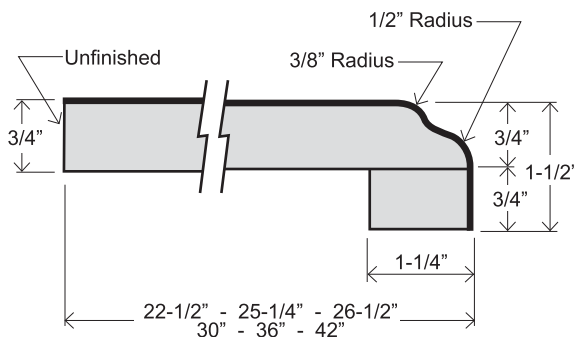

VIDA SCULPTURED SERIES

FEATURES

- Sculptured front nose, 1-1/2" thick
- 1/4" cove radius for easy cleaning
- Featuring 1" x 1" cove molding
- 3/8" MDF scribe for fitting out-of-square walls
- Kitchen and vanity tops feature 3" backsplash
- All bars feature sculptured profile both sides
- Flat deck tops feature sculptured profile front side, unfinished back side

KITCHEN & VANITY TOP
SVV 19
SVV 22-1/2
SVK 25-1/4

BAR TOP
SVB 26-1/2
SVB 30
SVB 36
SVB 42

BAR TOP
SVB 12
SVB 15
SVB 18

FLAT DECK TOP
SVF 22-1/2
SVF 25-1/4
SVF 26-1/2
SVF 30
SVF 36
SVF 42

SCULPTURED
S E R I E S
Vida