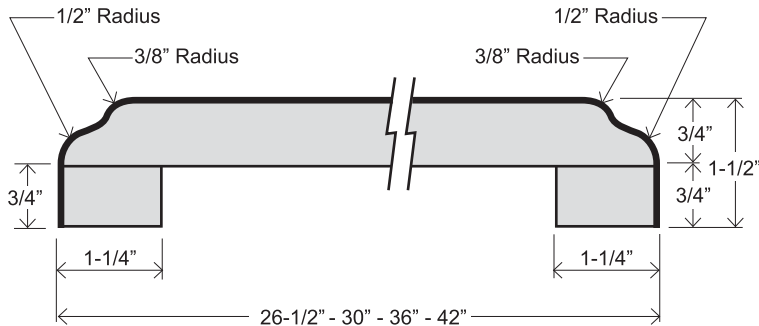

VIDA SCULPTURED SERIES

FEATURES

- Sculptured front nose, 1-1/2" thick
- 1/4" cove radius for easy cleaning
- Featuring 1" x 1" cove molding
- 3/8" MDF scribe for fitting out-of-square walls
- Kitchen and vanity tops feature 3" backsplash
- All bars feature sculptured profile both sides
- Flat deck tops feature sculptured profile front side, unfinished back side

KITCHEN & VANITY TOP
SVV 19
SVV 22-1/2
SVK 25-1/4

BAR TOP
SVB 26-1/2
SVB 30
SVB 36
SVB 42

BAR TOP
SVB 12
SVB 15
SVB 18

FLAT DECK TOP
SVF 22-1/2
SVF 25-1/4
SVF 26-1/2
SVF 30
SVF 36
SVF 42

SCULPTURED
S E R I E S
Vida