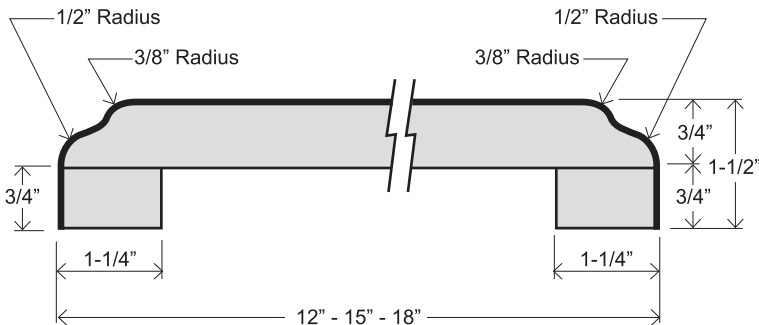

VIDA SCULPTURED SERIES

FEATURES

- Sculptured front nose, 1-1/2" thick
- 1/4" cove radius for easy cleaning
- Featuring 1" x 1" cove molding
- 3/8" MDF scribe for fitting out-of-square walls
- Kitchen and vanity tops feature 3" backsplash
- All bars feature sculptured profile both sides
- Flat deck tops feature sculptured profile front side, unfinished back side

KITCHEN & VANITY TOP
SVV 19
SVV 22-1/2
SVK 25-1/4

BAR TOP
SVB 26-1/2
SVB 30
SVB 36
SVB 42

BAR TOP
SVB 12
SVB 15
SVB 18

FLAT DECK TOP
SVF 22-1/2
SVF 25-1/4
SVF 26-1/2
SVF 30
SVF 36
SVF 42

SCULPTURED
S E R I E S
Vida