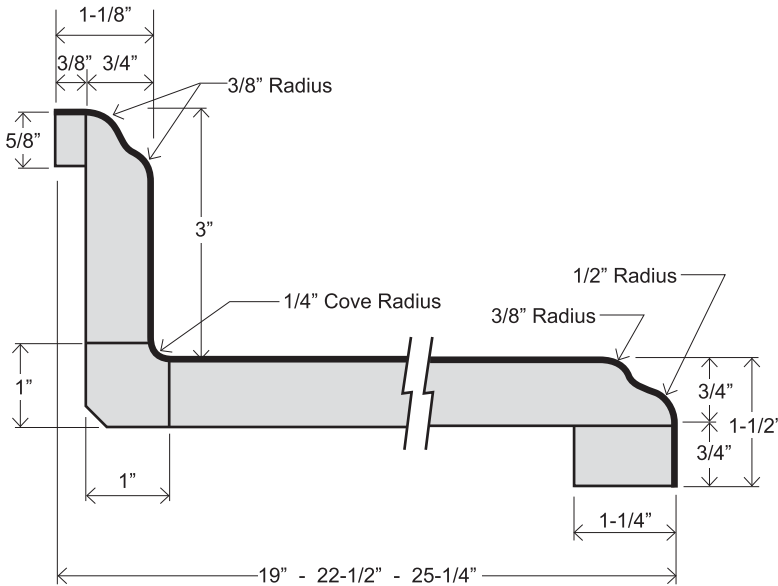

VIDA SCULPTURED SERIES

FEATURES

- Sculptured front nose, 1-1/2" thick
- 1/4" cove radius for easy cleaning
- Featuring 1" x 1" cove molding
- 3/8" MDF scribe for fitting out-of-square walls
- Kitchen and vanity tops feature 3" backsplash
- All bars feature sculptured profile both sides
- Flat deck tops feature sculptured profile front side, unfinished back side

KITCHEN & VANITY TOP
SVV 19
SVV 22-1/2
SVK 25-1/4

BAR TOP
SVB 26-1/2
SVB 30
SVB 36
SVB 42

BAR TOP
SVB 12
SVB 15
SVB 18

FLAT DECK TOP
SVF 22-1/2
SVF 25-1/4
SVF 26-1/2
SVF 30
SVF 36
SVF 42

SCULPTURED
S E R I E S
Vida