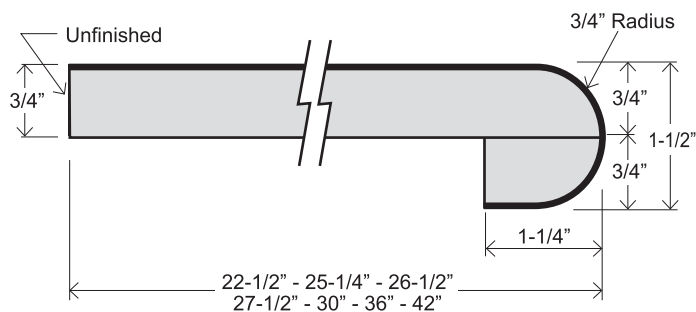

E-TOP #1500 (EUROPEAN STYLE)

FEATURES

- 180° front nose, 1-1/2" thick, the European look
- 1/4" cove radius for easy cleaning
- Featuring 1" x 1" cove molding
- 3/8" MDF scribe for fitting out-of-square walls
- 1-1/4" front build-up for floating countertop installation
- Kitchen and vanity tops feature 3" backsplash
- All bars feature 180° wrap both sides
- Flat deck tops have 180° wrap front side, unfinished back side

KITCHEN & VANITY TOP
EMV 19
EMV 22-1/2
EMK 25-1/4

BAR TOP
EMB 26-1/2
EMB 27-1/2
EMB 30
EMB 36
EMB 42

BAR TOP
EMB 12
EMB 15
EMB 18

FLAT DECK TOP
EMF 22-1/2
EMF 25-1/4
EMF 26-1/2
EMF 27-1/2
EMF 30
EMF 36
EMF 42