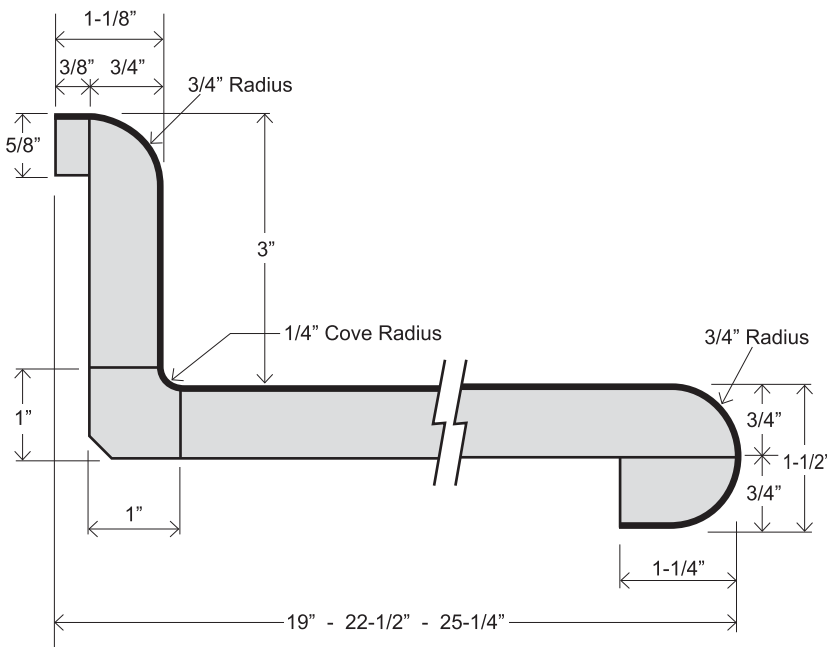

E-TOP #1500 (EUROPEAN STYLE)

FEATURES

- 180° front nose, 1-1/2" thick, the European look
- 1/4" cove radius for easy cleaning
- Featuring 1" x 1" cove molding
- 3/8" MDF scribe for fitting out-of-square walls
- 1-1/4" front build-up for floating countertop installation
- Kitchen and vanity tops feature 3" backsplash
- All bars feature 180° wrap both sides
- Flat deck tops have 180° wrap front side, unfinished back side

KITCHEN & VANITY TOP
EMV 19
EMV 22-1/2
EMK 25-1/4

BAR TOP
EMB 26-1/2
EMB 27-1/2
EMB 30
EMB 36
EMB 42

BAR TOP
EMB 12
EMB 15
EMB 18

FLAT DECK TOP
EMF 22-1/2
EMF 25-1/4
EMF 26-1/2
EMF 27-1/2
EMF 30
EMF 36
EMF 42