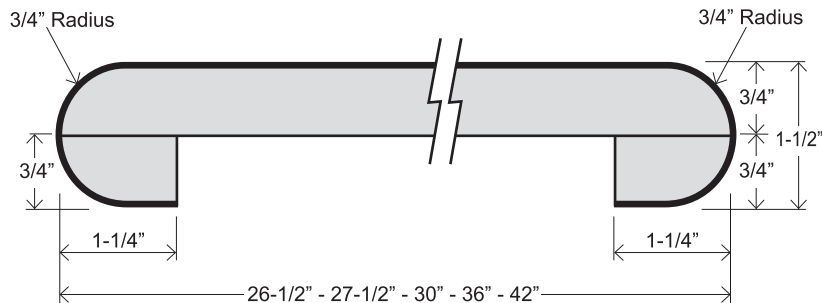

E-TOP #1500 (EUROPEAN STYLE)

FEATURES

- 180° front nose, 1-1/2" thick, the European look
- 1/4" cove radius for easy cleaning
- Featuring 1" x 1" cove molding
- 3/8" MDF scribe for fitting out-of-square walls
- 1-1/4" front build-up for floating countertop installation
- Kitchen and vanity tops feature 3" backsplash
- All bars feature 180° wrap both sides
- Flat deck tops have 180° wrap front side, unfinished back side

KITCHEN & VANITY TOP
EMV 19
EMV 22-1/2
EMK 25-1/4

BAR TOP
EMB 26-1/2
EMB 27-1/2
EMB 30
EMB 36
EMB 42

BAR TOP
EMB 12
EMB 15
EMB 18

FLAT DECK TOP
EMF 22-1/2
EMF 25-1/4
EMF 26-1/2
EMF 27-1/2
EMF 30
EMF 36
EMF 42