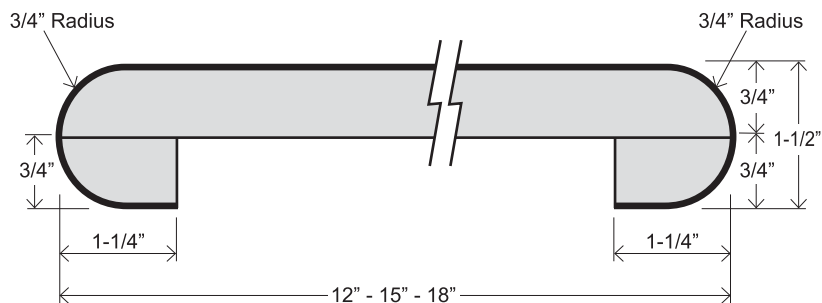

E-TOP #1500 (EUROPEAN STYLE)

FEATURES

- 180° front nose, 1-1/2" thick, the European look
- 1/4" cove radius for easy cleaning
- Featuring 1" x 1" cove molding
- 3/8" MDF scribe for fitting out-of-square walls
- 1-1/4" front build-up for floating countertop installation
- Kitchen and vanity tops feature 3" backsplash
- All bars feature 180° wrap both sides
- Flat deck tops have 180° wrap front side, unfinished back side

KITCHEN & VANITY TOP
EMV 19
EMV 22-1/2
EMK 25-1/4

BAR TOP
EMB 26-1/2
EMB 27-1/2
EMB 30
EMB 36
EMB 42

BAR TOP
EMB 12
EMB 15
EMB 18

FLAT DECK TOP
EMF 22-1/2
EMF 25-1/4
EMF 26-1/2
EMF 27-1/2
EMF 30
EMF 36
EMF 42