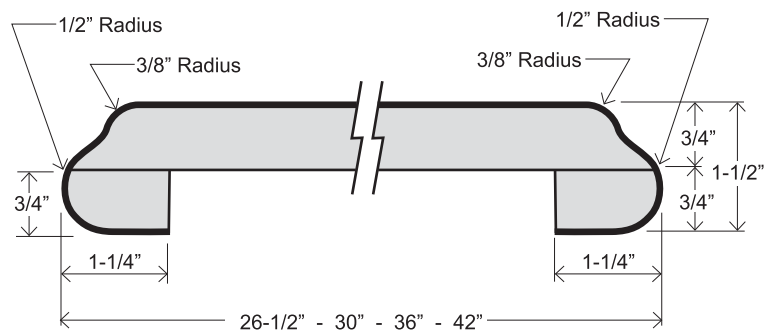

AMORE[®] SCULPTURED SERIES

**KITCHEN &
VANITY TOP**
SAV 19
SAV 22-1/2
SAK 25-1/4

BAR TOP
SAB 26-1/2
SAB 30
SAB 36
SAB 42

BAR TOP
SAB 12
SAB 15
SAB 18

**FLAT DECK
TOP**
SAF 22-1/2
SAF 25-1/4
SAF 26-1/2
SAF 30
SAF 36
SAF 42

FEATURES

- Sculptured front nose, 1-1/2" thick
- 1/4" cove radius for easy cleaning
- Featuring 1" x 1" cove molding
- 3/8" MDF scribe for fitting out-of-square walls
- Kitchen and vanity tops feature 3" backsplash
- All bars feature sculptured profile wrap both sides
- Flat deck tops feature sculptured wrap front side, unfinished back side