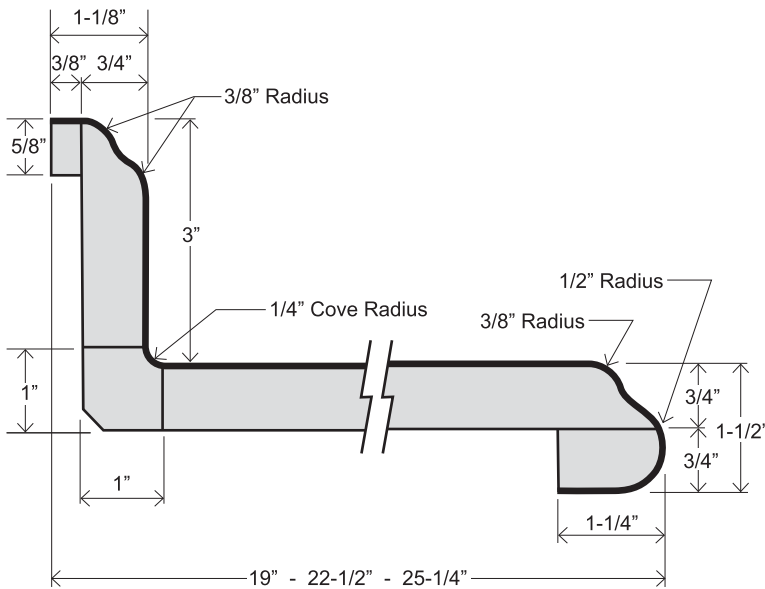

AMORE[®] SCULPTURED SERIES

**KITCHEN &
VANITY TOP**
SAV 19
SAV 22-1/2
SAK 25-1/4

BAR TOP
SAB 26-1/2
SAB 30
SAB 36
SAB 42

BAR TOP
SAB 12
SAB 15
SAB 18

**FLAT DECK
TOP**
SAF 22-1/2
SAF 25-1/4
SAF 26-1/2
SAF 30
SAF 36
SAF 42

FEATURES

- Sculptured front nose, 1-1/2" thick
- 1/4" cove radius for easy cleaning
- Featuring 1" x 1" cove molding
- 3/8" MDF scribe for fitting out-of-square walls
- Kitchen and vanity tops feature 3" backsplash
- All bars feature sculptured profile wrap both sides
- Flat deck tops feature sculptured wrap front side, unfinished back side