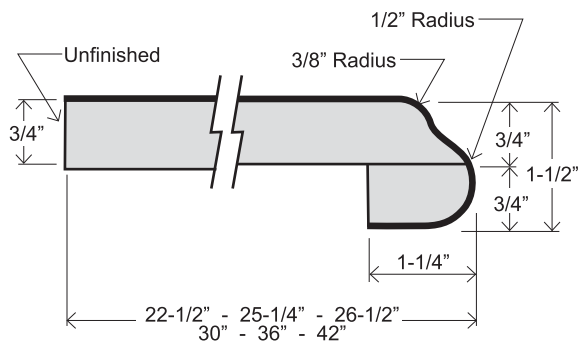

AMORE[®] SCULPTURED SERIES

**KITCHEN &
VANITY TOP**
SAV 19
SAV 22-1/2
SAK 25-1/4

BAR TOP
SAB 26-1/2
SAB 30
SAB 36
SAB 42

BAR TOP
SAB 12
SAB 15
SAB 18

**FLAT DECK
TOP**
SAF 22-1/2
SAF 25-1/4
SAF 26-1/2
SAF 30
SAF 36
SAF 42

FEATURES

- Sculptured front nose, 1-1/2" thick
- 1/4" cove radius for easy cleaning
- Featuring 1" x 1" cove molding
- 3/8" MDF scribe for fitting out-of-square walls
- Kitchen and vanity tops feature 3" backsplash
- All bars feature sculptured profile wrap both sides
- Flat deck tops feature sculptured wrap front side, unfinished back side