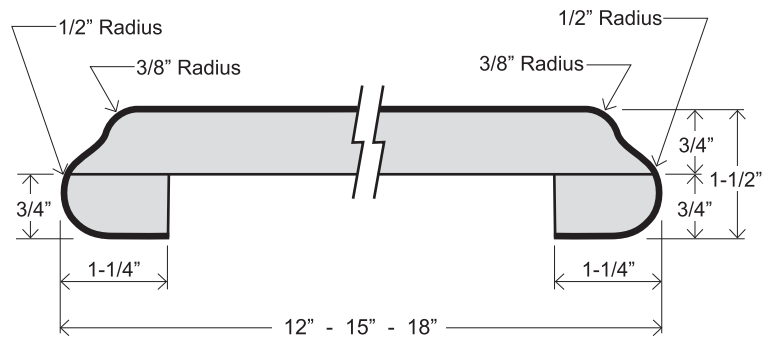

AMORE[®] SCULPTURED SERIES

**KITCHEN &
VANITY TOP**
SAV 19
SAV 22-1/2
SAK 25-1/4

BAR TOP
SAB 26-1/2
SAB 30
SAB 36
SAB 42

BAR TOP
SAB 12
SAB 15
SAB 18

**FLAT DECK
TOP**
SAF 22-1/2
SAF 25-1/4
SAF 26-1/2
SAF 30
SAF 36
SAF 42

FEATURES

- Sculptured front nose, 1-1/2" thick
- 1/4" cove radius for easy cleaning
- Featuring 1" x 1" cove molding
- 3/8" MDF scribe for fitting out-of-square walls
- Kitchen and vanity tops feature 3" backsplash
- All bars feature sculptured profile wrap both sides
- Flat deck tops feature sculptured wrap front side, unfinished back side