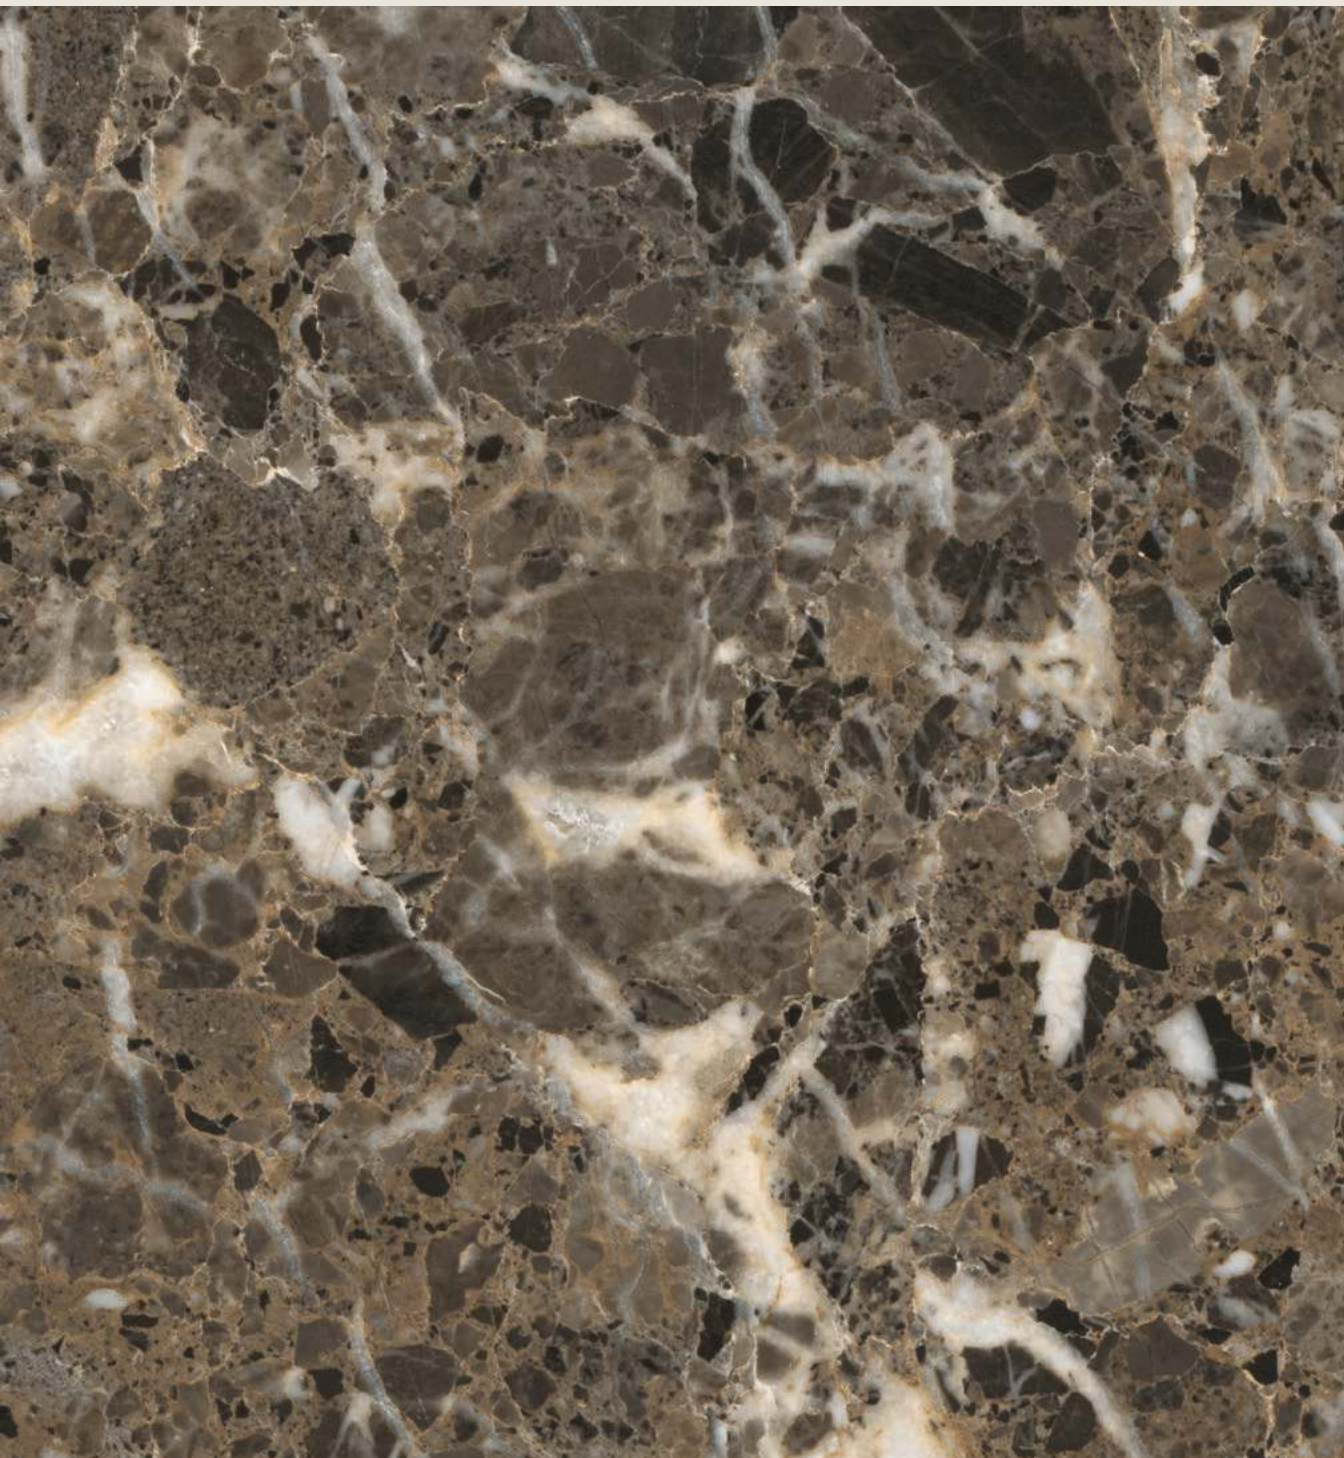

BRECCIA
ANTIQUE FINISH WITH AEON™

4951K-22

Based on an exquisite marble sourced in France, this mix of warm grey, soft black and rich brown aggregate is enhanced by white quartz.