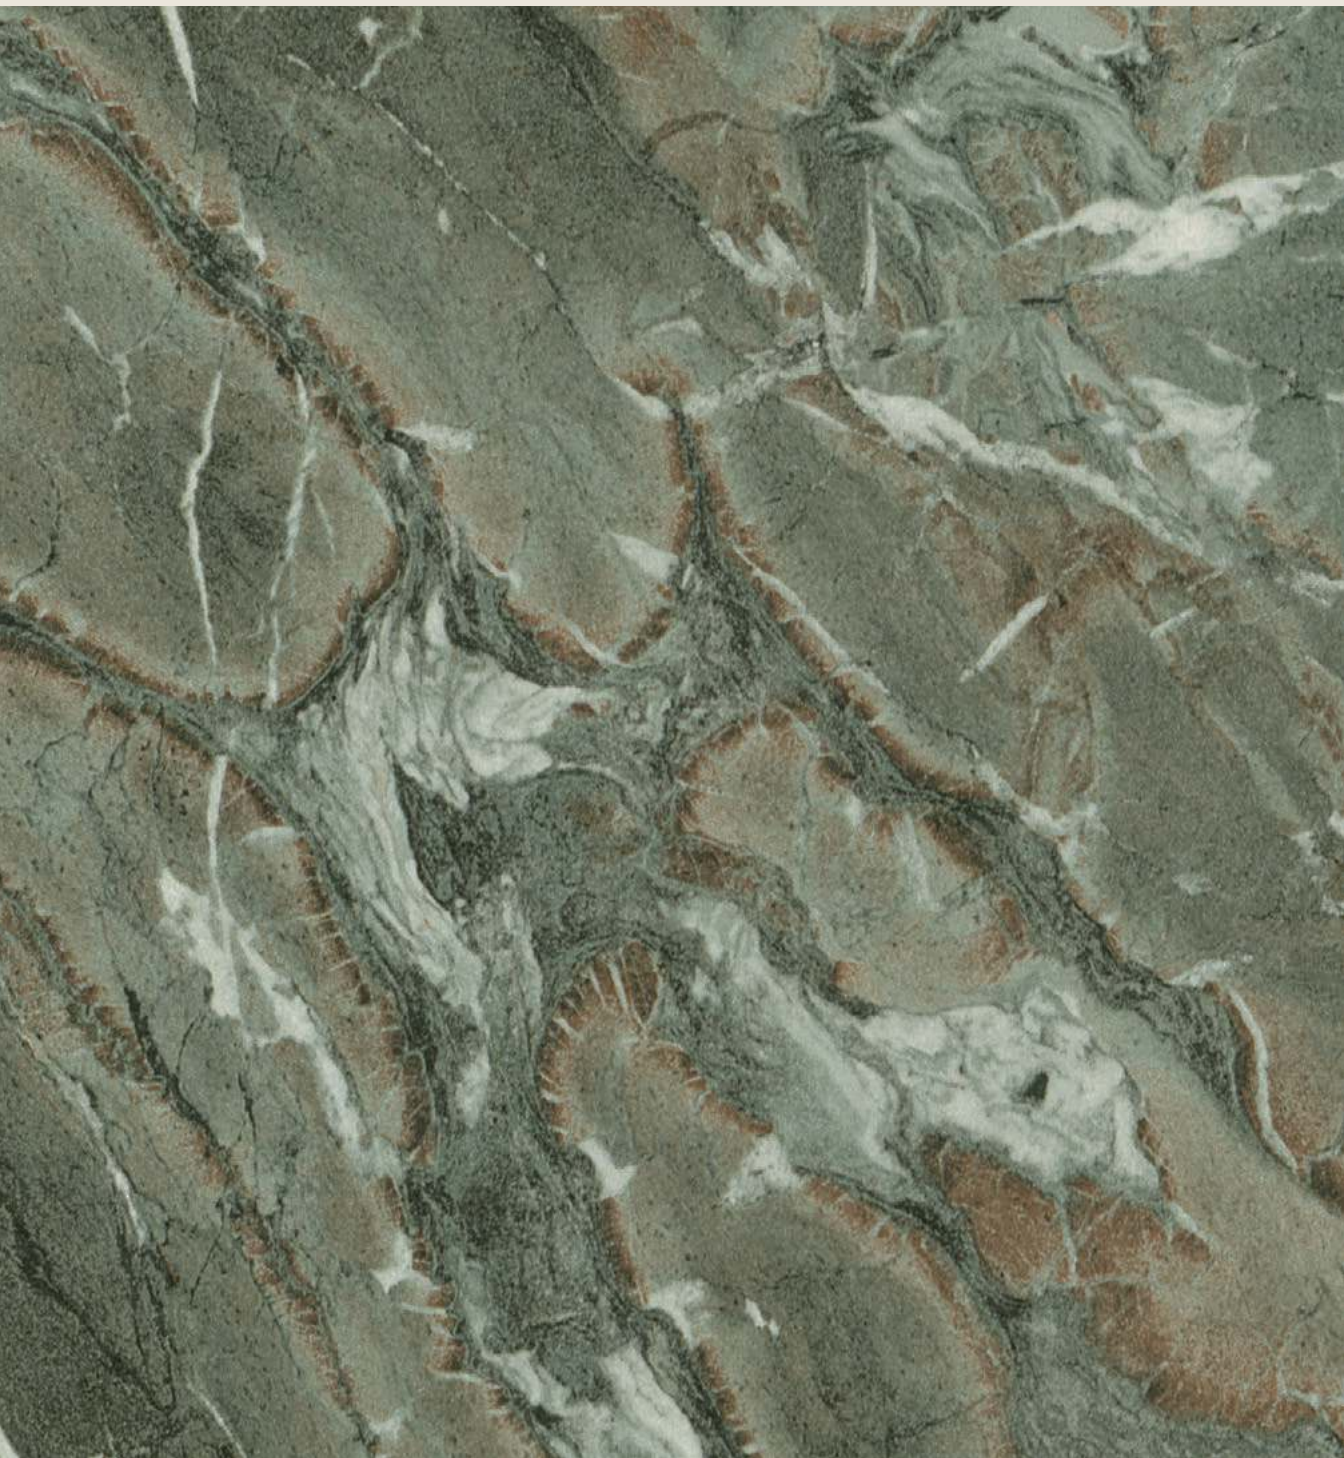

GOLDEN LIGHTNING
ANTIQUÉ FINISH WITH AEON™

4956K-22

A dramatic Brazilian granite in rich, golden brown with deep green and white veining.