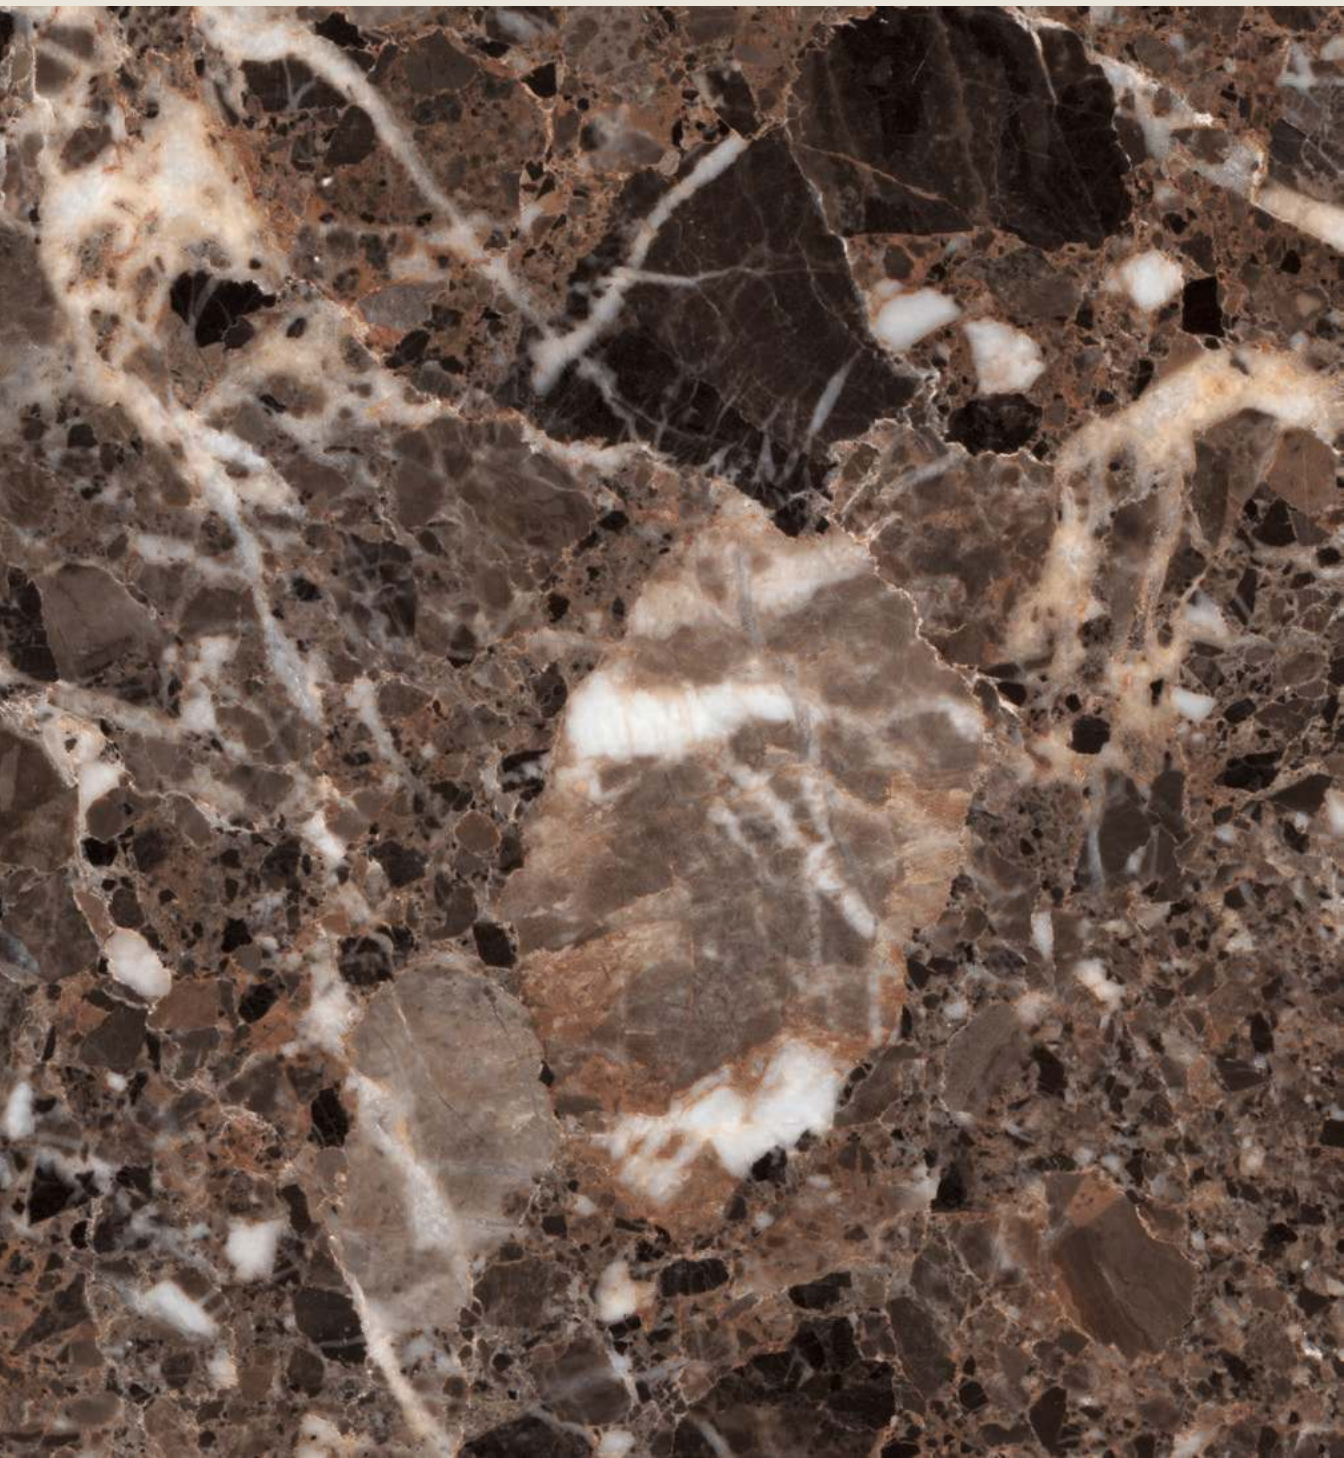

4952K-22

A stunning white Brazilian granite with graceful swirls of cream and frosted tones, speckled with crisp black and dark grey facets.

TYPHOON GOLD
ANTIQUÉ FINISH WITH AEON™

4953K-22

Brazilian granite in an alluring palette of russet and amber tones with flows of black, smoky grey and bronze overlaying ivory.

4948K-22

Sharp contrast in this French stone results in dramatic beauty, with generous deposits of brown, black and sienna aggregate accented with white marbling running diagonally throughout.

OLD MILL OAK
SOFTGRAIN FINISH WITH AEON™

7973K-12

Darkly elegant, the mellowed chocolate tone of reclaimed oak from a mill in the Northeastern U.S. creates a handsome, medium-scale butcher block pattern.

TRUSS MAPLE
SOFTGRAIN FINISH WITH AEON™

7972K-12

The uneven charm and pale grain of natural maple, crisp and light, in a classic, medium-scale butcher block pattern.

ITALIAN WHITE DI PESCO
ANTIQUÉ FINISH WITH AEON™

4954K-22

Italian, light grey marble offers a snowy quartz base with flowing, natural patterns in deep brown. Delicate pools of soft blue-grey and creamy latte are throughout.